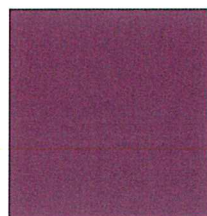

Heritage Enamel Finishes

Standard Colours

A selection of beautiful enamels applied to quality British castings. They include tried and true 'old favourites' that are never out of fashion plus contemporary colours, including the recently introduced Wedgwood.

Wedgwood

Oxford Blue
Ref No. 5013

Jade
Ref No. 6004

British Racing Green
Ref No. 6005

Pewter
Ref No. 7002

Ivory White

Black Matt/Gloss
Ref No. 9005

Classic Cream
Ref No. 1015

Ral numbers are nearest match to enamel (Ask for details)

'Special Choice' Selection

Enamels with that 'wow' factor. They really need to be seen to be appreciated.

Claret
(Oil only)

Pastaschio

Duck Egg

Aubergine

Pearl

Grey

Due to the limitations of the printing process colours on this data sheet may vary from actual enamel colours.

The
Heritage
range cooker

HEATING SOUTH WEST (SUPPLIES) LTD.

2/3 MILLER BUSINESS PARK, STATION ROAD, LISKEARD PL14 4DA